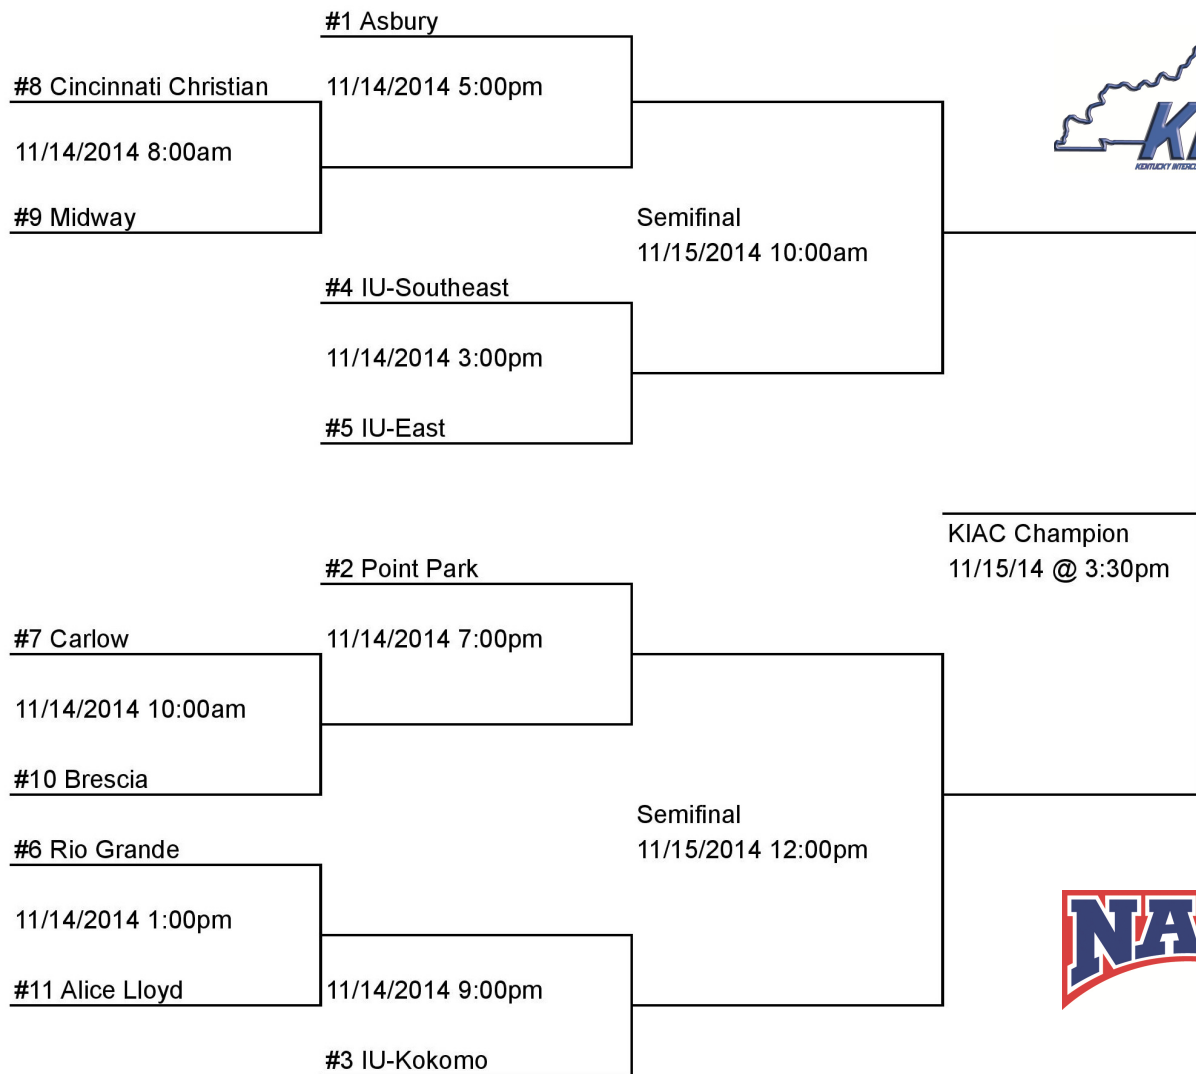

2014 KIAC VOLLEYBALL TOURNAMENT

Nov. 14-15, 2014 • Point Park Student Center • Pittsburgh, Pa.

KIAC Champion
11/15/14 @ 3:30pm

#1 ASBURY EAGLES (37-8, 9-1 KIAC)

Location: Wilmore, Ky.
Nickname: Eagles
School Colors: Purple & White
2013 Tourney: Champions