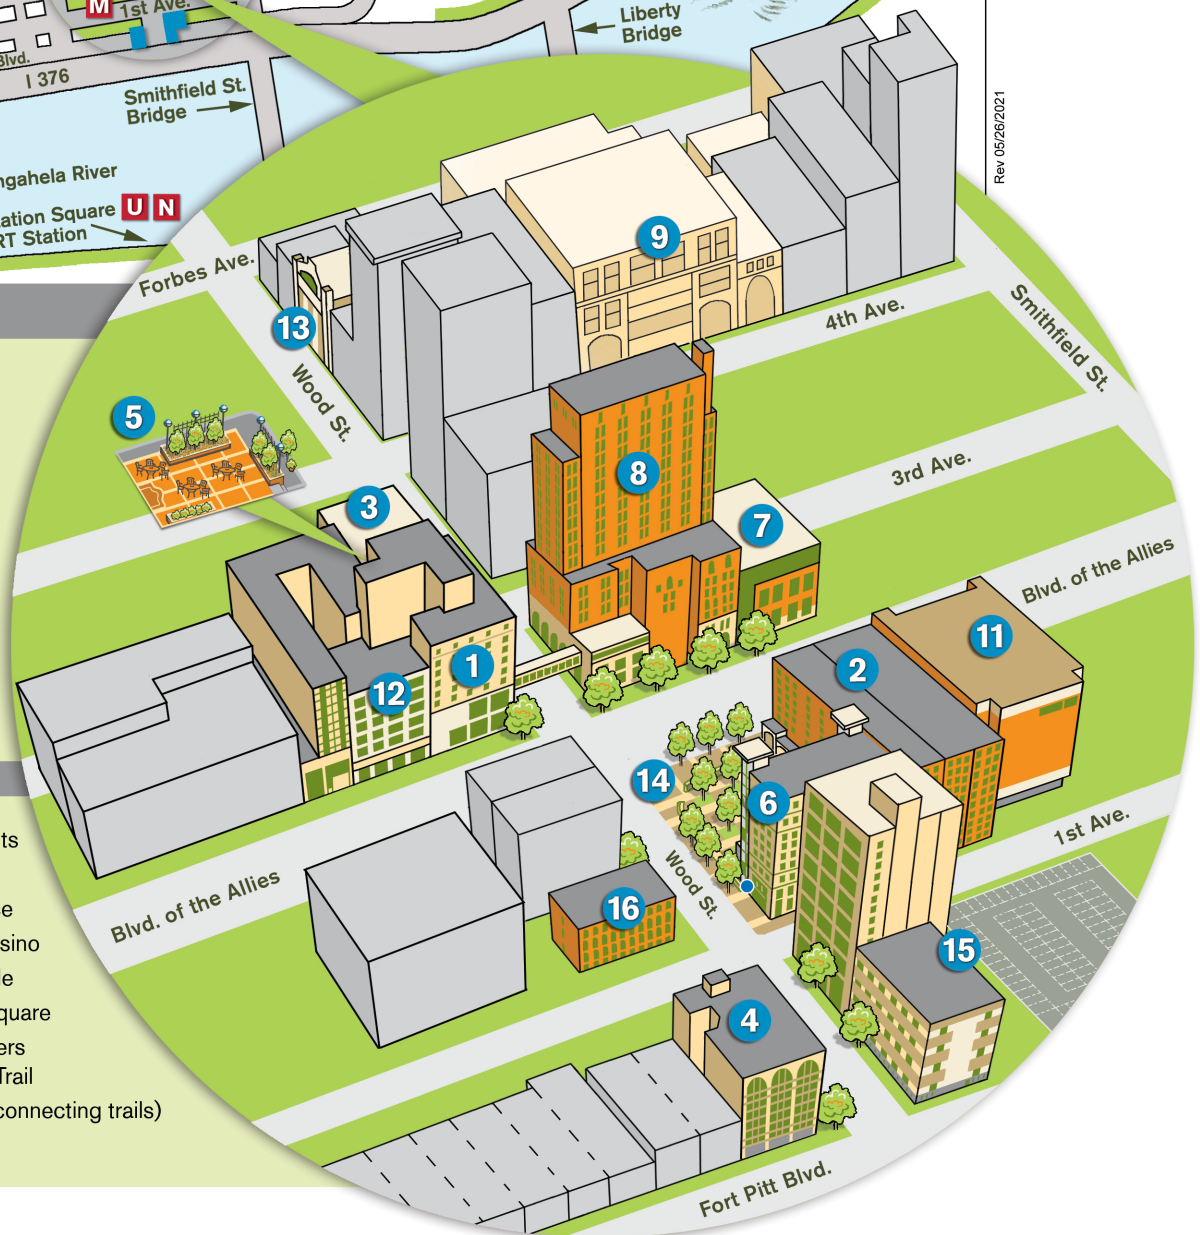

## Campus Buildings / Affiliated Locations

- |   |  |
|---|--|
| 1 Academic Hall                           | 9 Pittsburgh Playhouse                   |
| 2 Blvd. Apartments                        | 10 Stage AE                              |
| 3 Center for Media Innovation             | 11 Student Center                        |
| 4 Conestoga Hall and Welcome Center       | 12 Thayer Hall                           |
| 5 F. Tracy Henderson Alumni Park          | 13 University Center                     |
| 6 Frontier Hall                           | 14 Village Park                          |
| 7 George Rowland White Performance Center | 15 West Penn Hall and Admissions Parking |
| 8 Lawrence Hall                           | 16 101 Wood Street                       |

## Points of Interest

- |   |   |   |
|---|---|---|
| <b>A</b> Allegheny Riverfront Park                      | <b>H</b> Heinz Field                      | <b>Q</b> PPG Paints Arena   |
| <b>B</b> Andy Warhol Museum                             | <b>I</b> Heinz Hall                       | <b>R</b> PPG Place  |
| <b>C</b> August Wilson African American Cultural Center | <b>J</b> Market Square                    | <b>S</b> Rivers Casino  |
| <b>D</b> Benedum Center                                 | <b>K</b> North Shore                      | <b>T</b> South Side   |
| <b>E</b> Byham Theater                                  | <b>L</b> O'Reilly Theater                 | <b>U</b> Station Square   |
| <b>F</b> Carnegie Science Center                        | <b>M</b> Parking Garages                  | <b>V</b> Three Rivers Heritage Trail (multiple connecting trails) |
| <b>G</b> David L. Lawrence Convention Center            | <b>N</b> Pittsburgh Light Rail T-Stations |   |
|   | <b>O</b> PNC Park                         |   |
|   | <b>P</b> Point State Park                 |   |