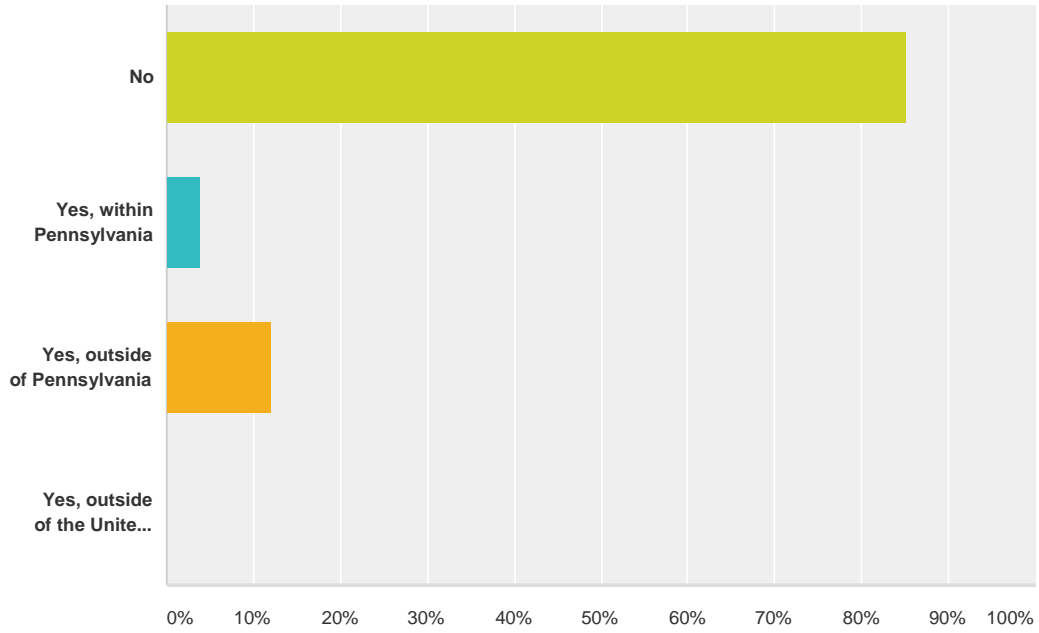

Did you relocate for this job?

Answered: 74 Skipped: 13

Answer Choices	Responses	
No	85.14%	63
Yes, within Pennsylvania	4.05%	3
Yes, outside of Pennsylvania	12.16%	9
Yes, outside of the United States	0.00%	0
Total Respondents: 74