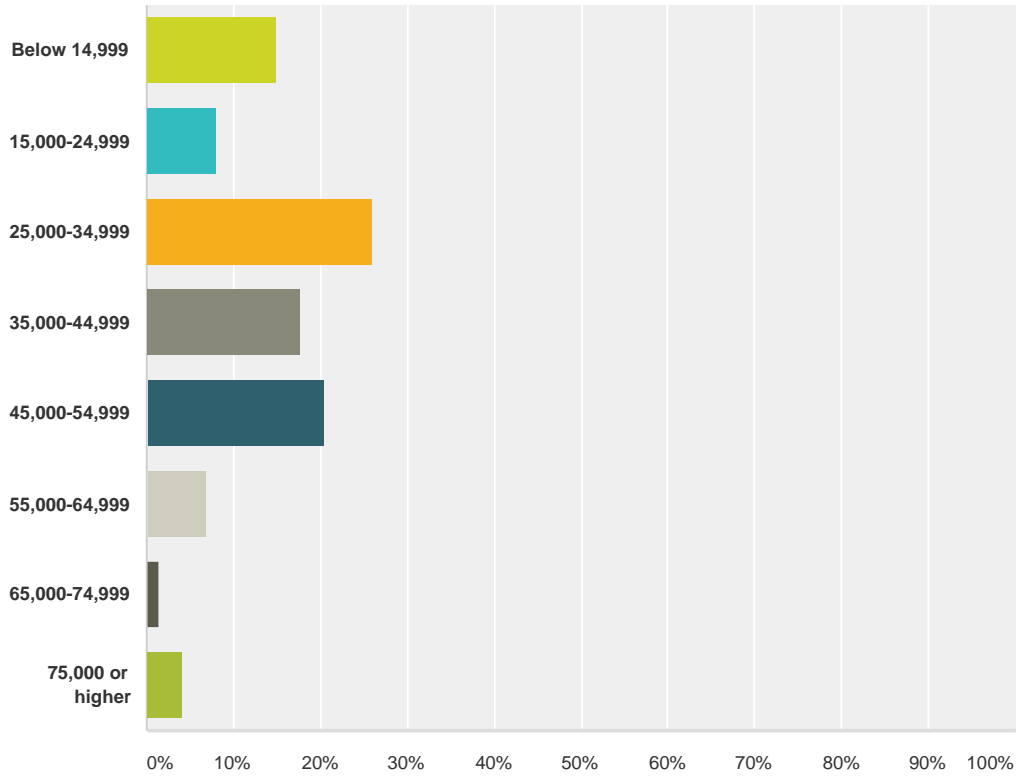

I got this job through:

Answered: 71 Skipped: 16

Answer Choices	Responses
Responding to a published advertisement	16.90% 12
A referral from a friend/family member	16.90% 12
An internship or co-op	11.27% 8
Career Development Center/Point Park University	0.00% 0
Referral from a Point Park faculty/staff member	0.00% 0
Point Park Career Network website	1.41% 1
An employment agency/search firm	4.23% 3
Point Park's Annual Internship & Job Fair	1.41% 1
Sports, Arts, and Entertainment Management Career Event	0.00% 0
A referral from a Point Park University alumnus/a	2.82% 2
Sending a prospecting letter to the employer	5.63% 4
Other, please specify	39.44% 28
Total	71

Salary Range

Answered: 73 Skipped: 14

Answer Choices	Responses	
Below 14,999	15.07%	11
15,000-24,999	8.22%	6
25,000-34,999	26.03%	19
35,000-44,999	17.81%	13
45,000-54,999	20.55%	15
55,000-64,999	6.85%	5
65,000-74,999	1.37%	1
75,000 or higher	4.11%	3
Total		73