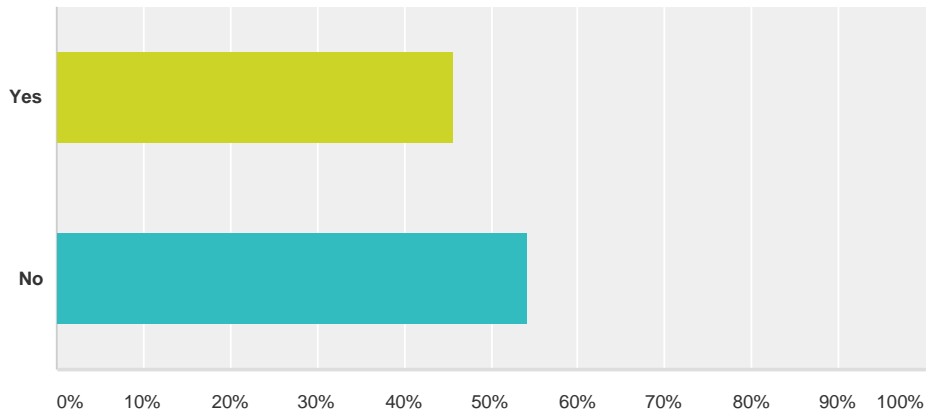

Did you complete an internship or practicum in your field?

Answered: 83 Skipped: 4

Answer Choices	Responses
Yes	45.78% 38
No	54.22% 45
Total	83

Please rate your internship/practicum experience.

Answered: 49 Skipped: 38

	Not satisfied at all	Somewhat dissatisfied	Neutral	Somewhat satisfied	Very satisfied	Total	Weighted Average
(no label)	2.04% 1	2.04% 1	22.45% 11	16.33% 8	57.14% 28	49	4.24