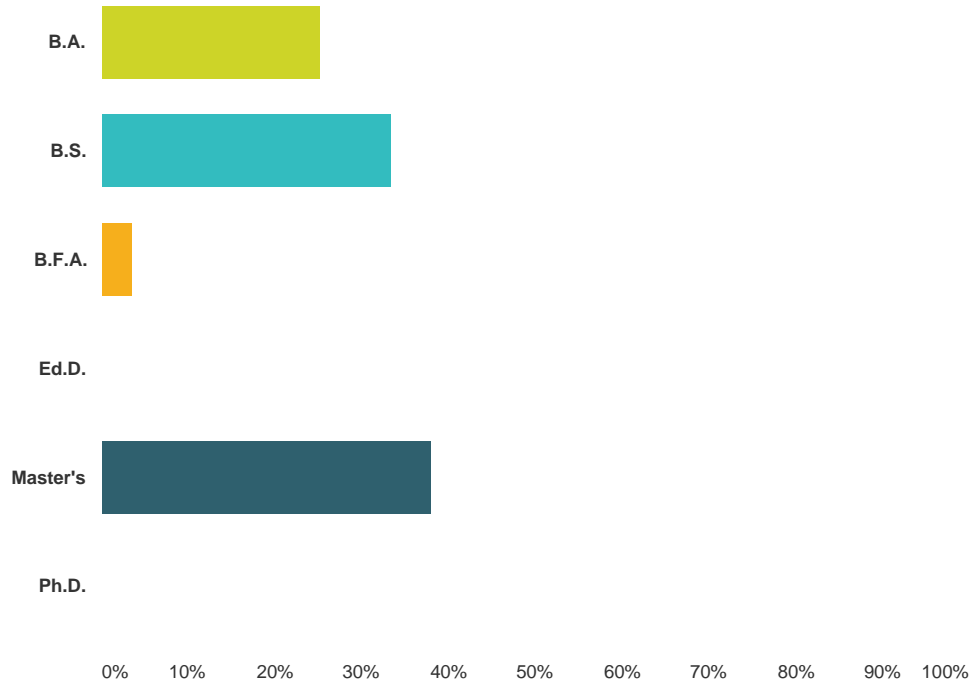

Career Development

Graduate Outcomes Survey Summary of Results

Compiled by: Angela Scaramucci, Director

Annually, the Career Development Center sends email announcements and mailings to recent graduates to determine their employment status. This year, 675 alumni, were invited to complete the online survey or mail a hard copy of the survey to us. A total of 87 of alumni or 13% completed the survey (*alumni surveys typically draw a response rate between 10% and 20%, according to national averages*). The following data reports our findings.

Degree Received from Point Park

Answered: 87 Skipped: 0

Answer Choices	Responses
B.A.	25.29% 22
B.S.	33.33% 29
B.F.A.	3.45% 3
Ed.D.	0.00% 0
Master's	37.93% 33
Ph.D.	0.00% 0
Total	87

Point Park University Graduate Outcomes Survey 2015