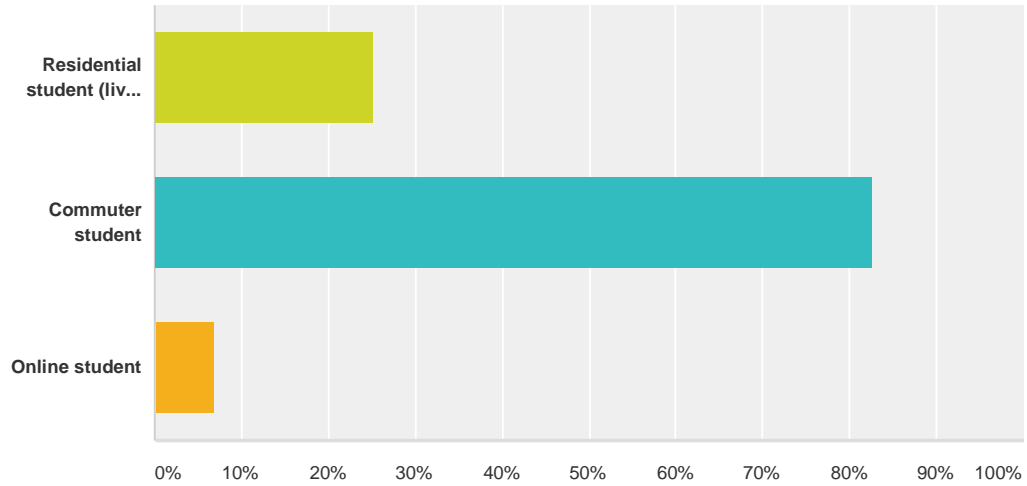

If you completed your Master's please choose which graduate program you completed.

Answered: 34 Skipped: 53

Answer Choices	Responses
Acting (M.F.A.)	0.00% 0
Business Administration (M.B.A.)	38.24% 13
Business Administration in Global Management (M.B.A.)	2.94% 1
Clinical Community Psychology (M.A.)	5.88% 2
Communication Technology (M.A.)	0.00% 0
Communication/Business Administration (concurrent M.A. /M.B.A.)	5.88% 2
Community Engagement (Ph.D.)	0.00% 0
Criminal Justice Administration (M.S.)	14.71% 5
Curriculum and Instruction (M.A.)	0.00% 0
Educational Administration (M.A.)	2.94% 1
Engineering Management (M.S.)	0.00% 0
Environmental Studies (M.S.)	2.94% 1
Health Care Administration (M.S.)	0.00% 0
Intelligence and Global Security (M.A.)	5.88% 2
Journalism and Mass Communication (M.A.)	2.94% 1
Leadership (M.A.)	8.82% 3
Leadership and Administration (Ed.D.)	0.00% 0
Media Communication (M.A.)	0.00% 0
Media Communication/Business Administration (M.A. /M.B.A.)	2.94% 1
Secondary Education Leading to PA Certification in Grades 7-12 (M.Ed.)	5.88% 2
Special Education Leading to PA Certification (M.Ed.)	0.00% 0
Teaching and Leadership (M.Ed.)	0.00% 0
Writing for the Screen and Stage (M.F.A.)	0.00% 0

Total Respondents: 34

Point Park University Graduate Outcomes Survey 2015

While at Point Park, I considered myself a

Answered: 87 Skipped: 0

Answer Choices	Responses
Residential student (lived in University housing)	25.29% 22
Commuter student	82.76% 72
Online student	6.90% 6
Total Respondents: 87	