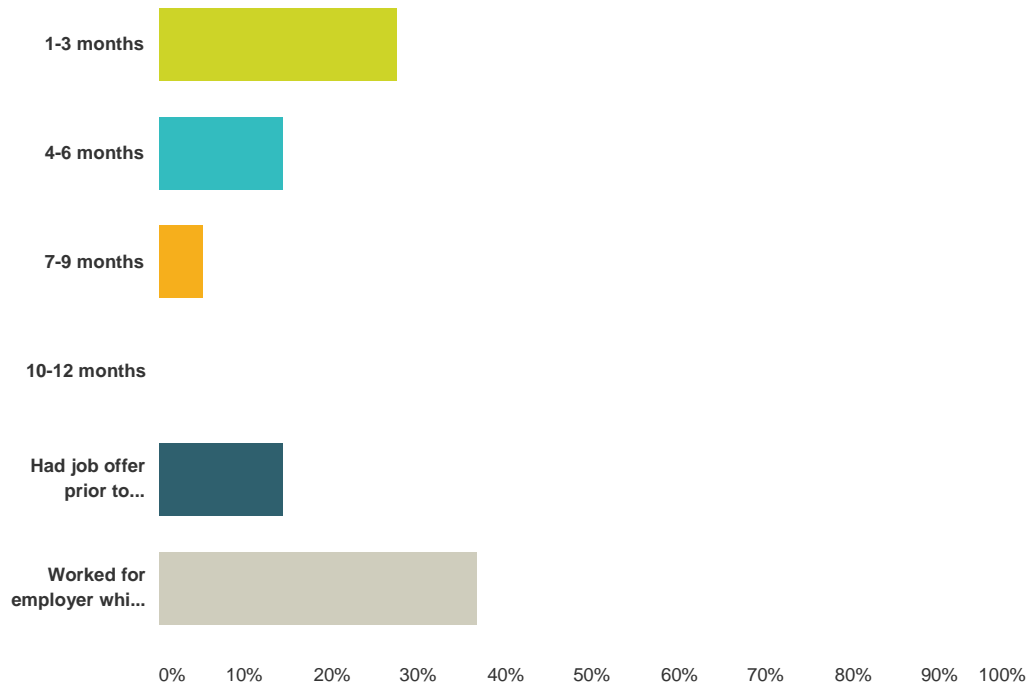

My current job is:

Answered: 87 Skipped: 0

Answer Choices	Responses	
Full-time	70.11%	61
Part-time	13.79%	12
Temporary	2.30%	2
Fellowship	0.00%	0
Internship	0.00%	0
Volunteer/Service Program	0.00%	0
Military	0.00%	0
Graduate School	4.60%	4
Unemployed	9.20%	8
Total		87

My current job is:

Answered: 74 Skipped: 13

Answer Choices	Responses
Directly related to my field of study	52.70% 39
Somewhat related to my field of study	24.32% 18
Outside of my field and I am satisfied	8.11% 6
Outside of my field, but I intend to change	14.86% 11
Total	74

How long did it take after graduation for you to find a job?

Answered: 76 Skipped: 11

Answer Choices	Responses
1-3 months	27.63% 21
4-6 months	14.47% 11
7-9 months	5.26% 4
10-12 months	1.32% 1
Had job offer prior to graduation	14.47% 11
Worked for employer while pursuing degree	36.84% 28
Total	76