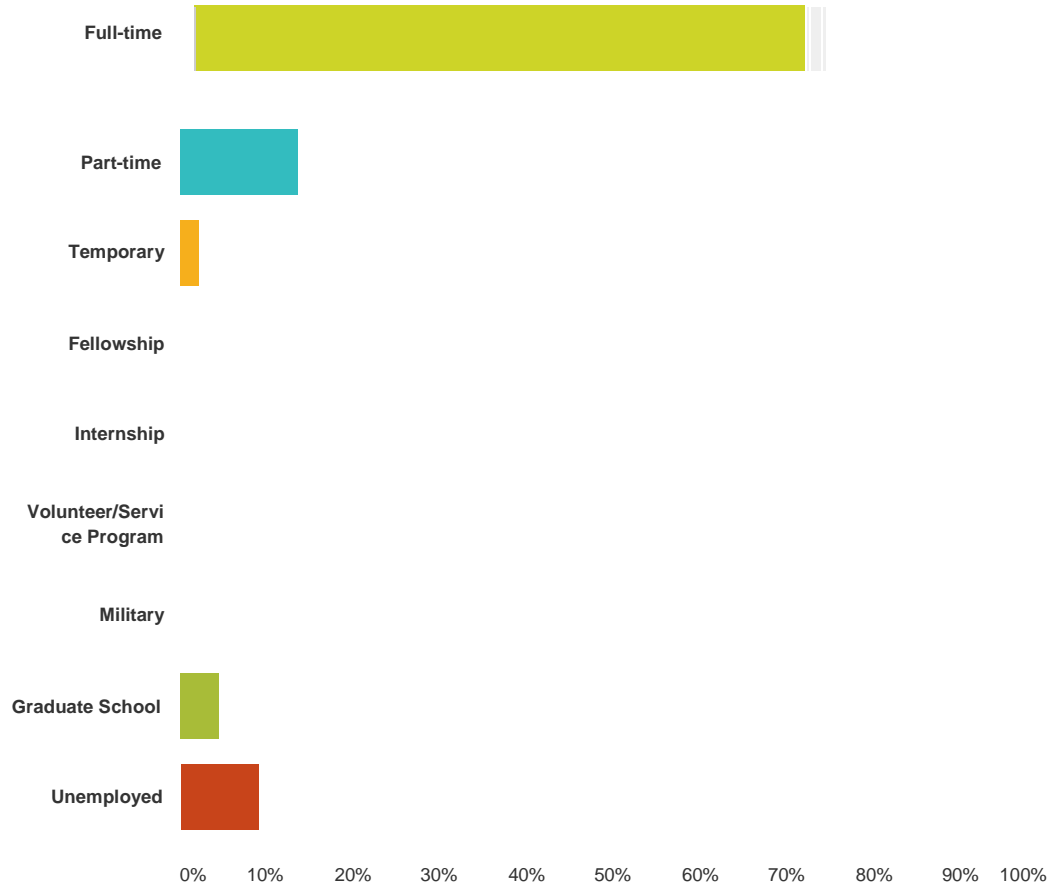

My primary student classification while enrolled at PPU:

Answered: 87 Skipped: 0

Answer Choices	Responses
Full-time regular Undergraduate (non-accelerated)	56.32% 49
Part-time regular Undergraduate (non-accelerated)	6.90% 6
Accelerated Undergraduate (full-time or part-time)	4.60% 4
Full-time Graduate Student	24.14% 21
Part-time Graduate Student	11.49% 10
Total Respondents: 87	

My current job is:

Answered: 87 Skipped: 0

Answer Choices	Responses	
Full-time	70.11%	61
Part-time	13.79%	12
Temporary	2.30%	2
Fellowship	0.00%	0
Internship	0.00%	0
Volunteer/Service Program	0.00%	0
Military	0.00%	0
Graduate School	4.60%	4
Unemployed	9.20%	8
Total		87