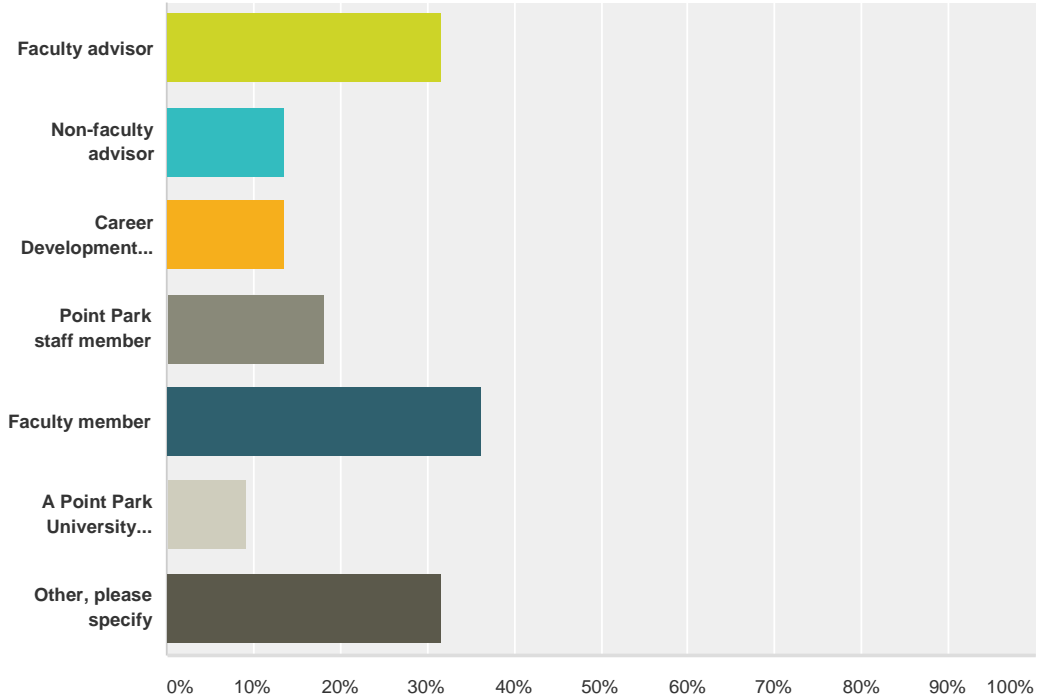

Who assisted you in deciding to attend and/or applying for graduate school? (Check all that apply)

Answered: 22 Skipped: 65

Answer Choices	Responses
Faculty advisor	31.82% 7
Non-faculty advisor	13.64% 3
Career Development Center	13.64% 3
Point Park staff member	18.18% 4
Faculty member	36.36% 8
A Point Park University alumnus/a	9.09% 2
Other, please specify	31.82% 7
Total Respondents: 22