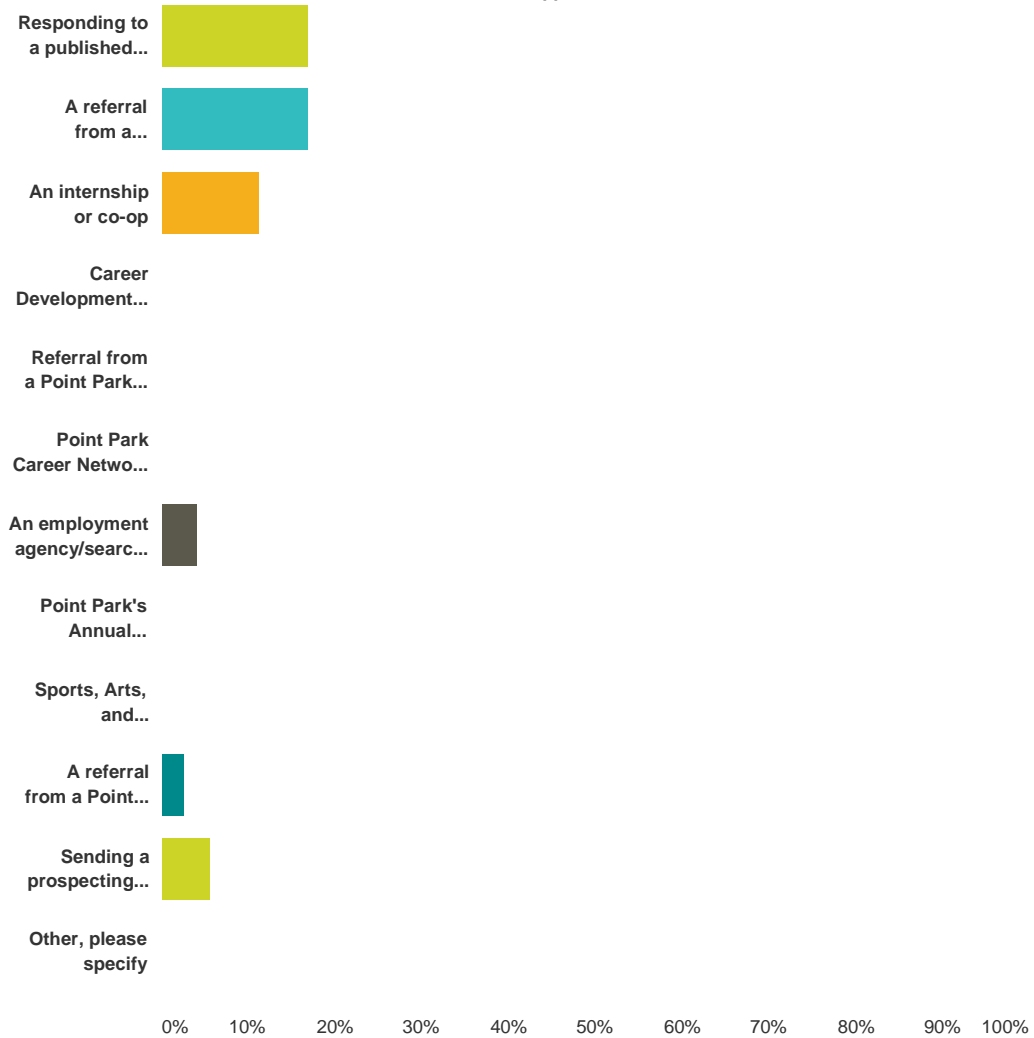

How long did it take after graduation for you to find a job?

Answered: 76 Skipped: 11

Answer Choices	Responses
1-3 months	27.63% 21
4-6 months	14.47% 11
7-9 months	5.26% 4
10-12 months	1.32% 1
Had job offer prior to graduation	14.47% 11
Worked for employer while pursuing degree	36.84% 28
Total	76

Did you relocate for this job?

Answered: 74 Skipped: 13

Answer Choices	Responses	
No	85.14%	63
Yes, within Pennsylvania	4.05%	3
Yes, outside of Pennsylvania	12.16%	9
Yes, outside of the United States	0.00%	0
Total Respondents: 74		

I got this job through:

Answered: 71 Skipped: 16

Answer Choices	Responses
Responding to a published advertisement	16.90% 12
A referral from a friend/family member	16.90% 12
An internship or co-op	11.27% 8
Career Development Center/Point Park University	0.00% 0
Referral from a Point Park faculty/staff member	0.00% 0
Point Park Career Network website	1.41% 1
An employment agency/search firm	4.23% 3
Point Park's Annual Internship & Job Fair	1.41% 1
Sports, Arts, and Entertainment Management Career Event	0.00% 0
A referral from a Point Park University alumnus/a	2.82% 2
Sending a prospecting letter to the employer	5.63% 4
Other, please specify	39.44% 28
Total	71