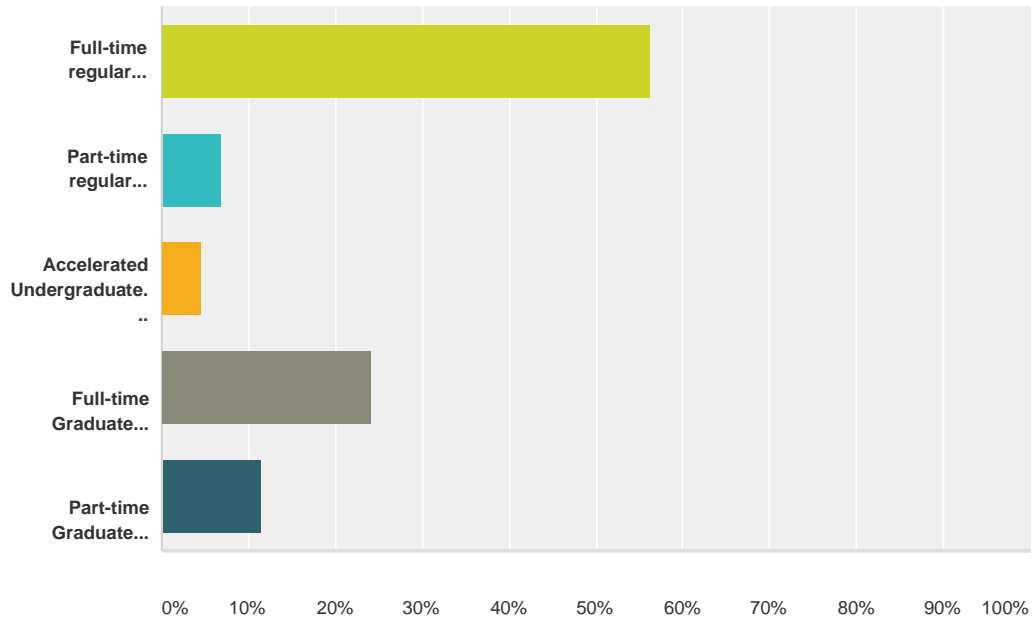

My primary student classification while enrolled at PPU:

Answered: 87 Skipped: 0

Answer Choices	Responses
Full-time regular Undergraduate (non-accelerated)	56.32% 49
Part-time regular Undergraduate (non-accelerated)	6.90% 6
Accelerated Undergraduate (full-time or part-time)	4.60% 4
Full-time Graduate Student	24.14% 21
Part-time Graduate Student	11.49% 10
Total Respondents: 87