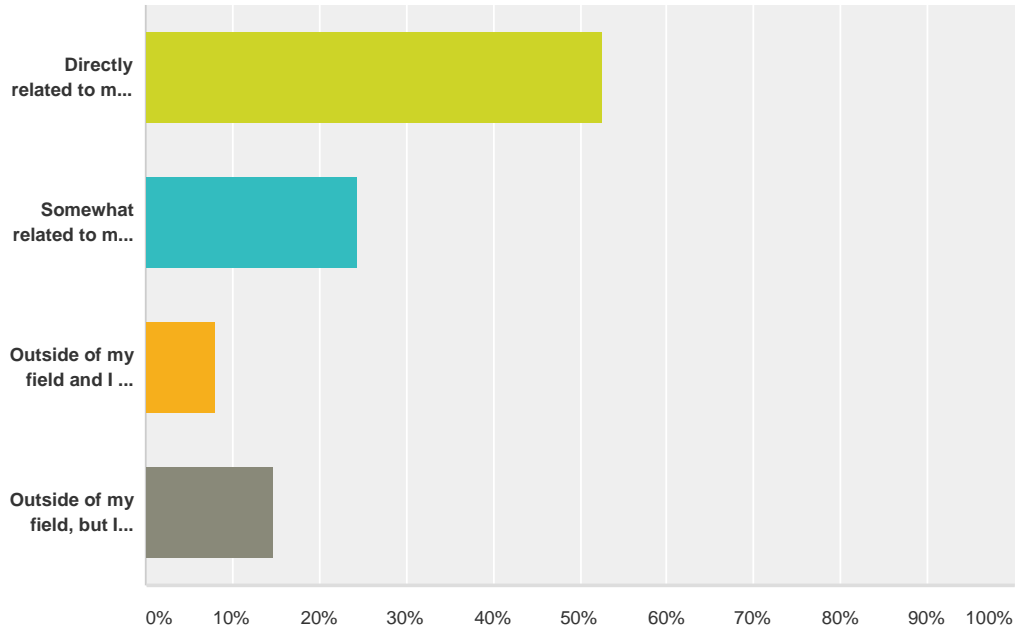

My current job is:

Answered: 87 Skipped: 0

Answer Choices	Responses	
Full-time	70.11%	61
Part-time	13.79%	12
Temporary	2.30%	2
Fellowship	0.00%	0
Internship	0.00%	0
Volunteer/Service Program	0.00%	0
Military	0.00%	0
Graduate School	4.60%	4
Unemployed	9.20%	8
Total		87

My current job is:

Answered: 74 Skipped: 13

Answer Choices	Responses
Directly related to my field of study	52.70% 39
Somewhat related to my field of study	24.32% 18
Outside of my field and I am satisfied	8.11% 6
Outside of my field, but I intend to change	14.86% 11
Total	74